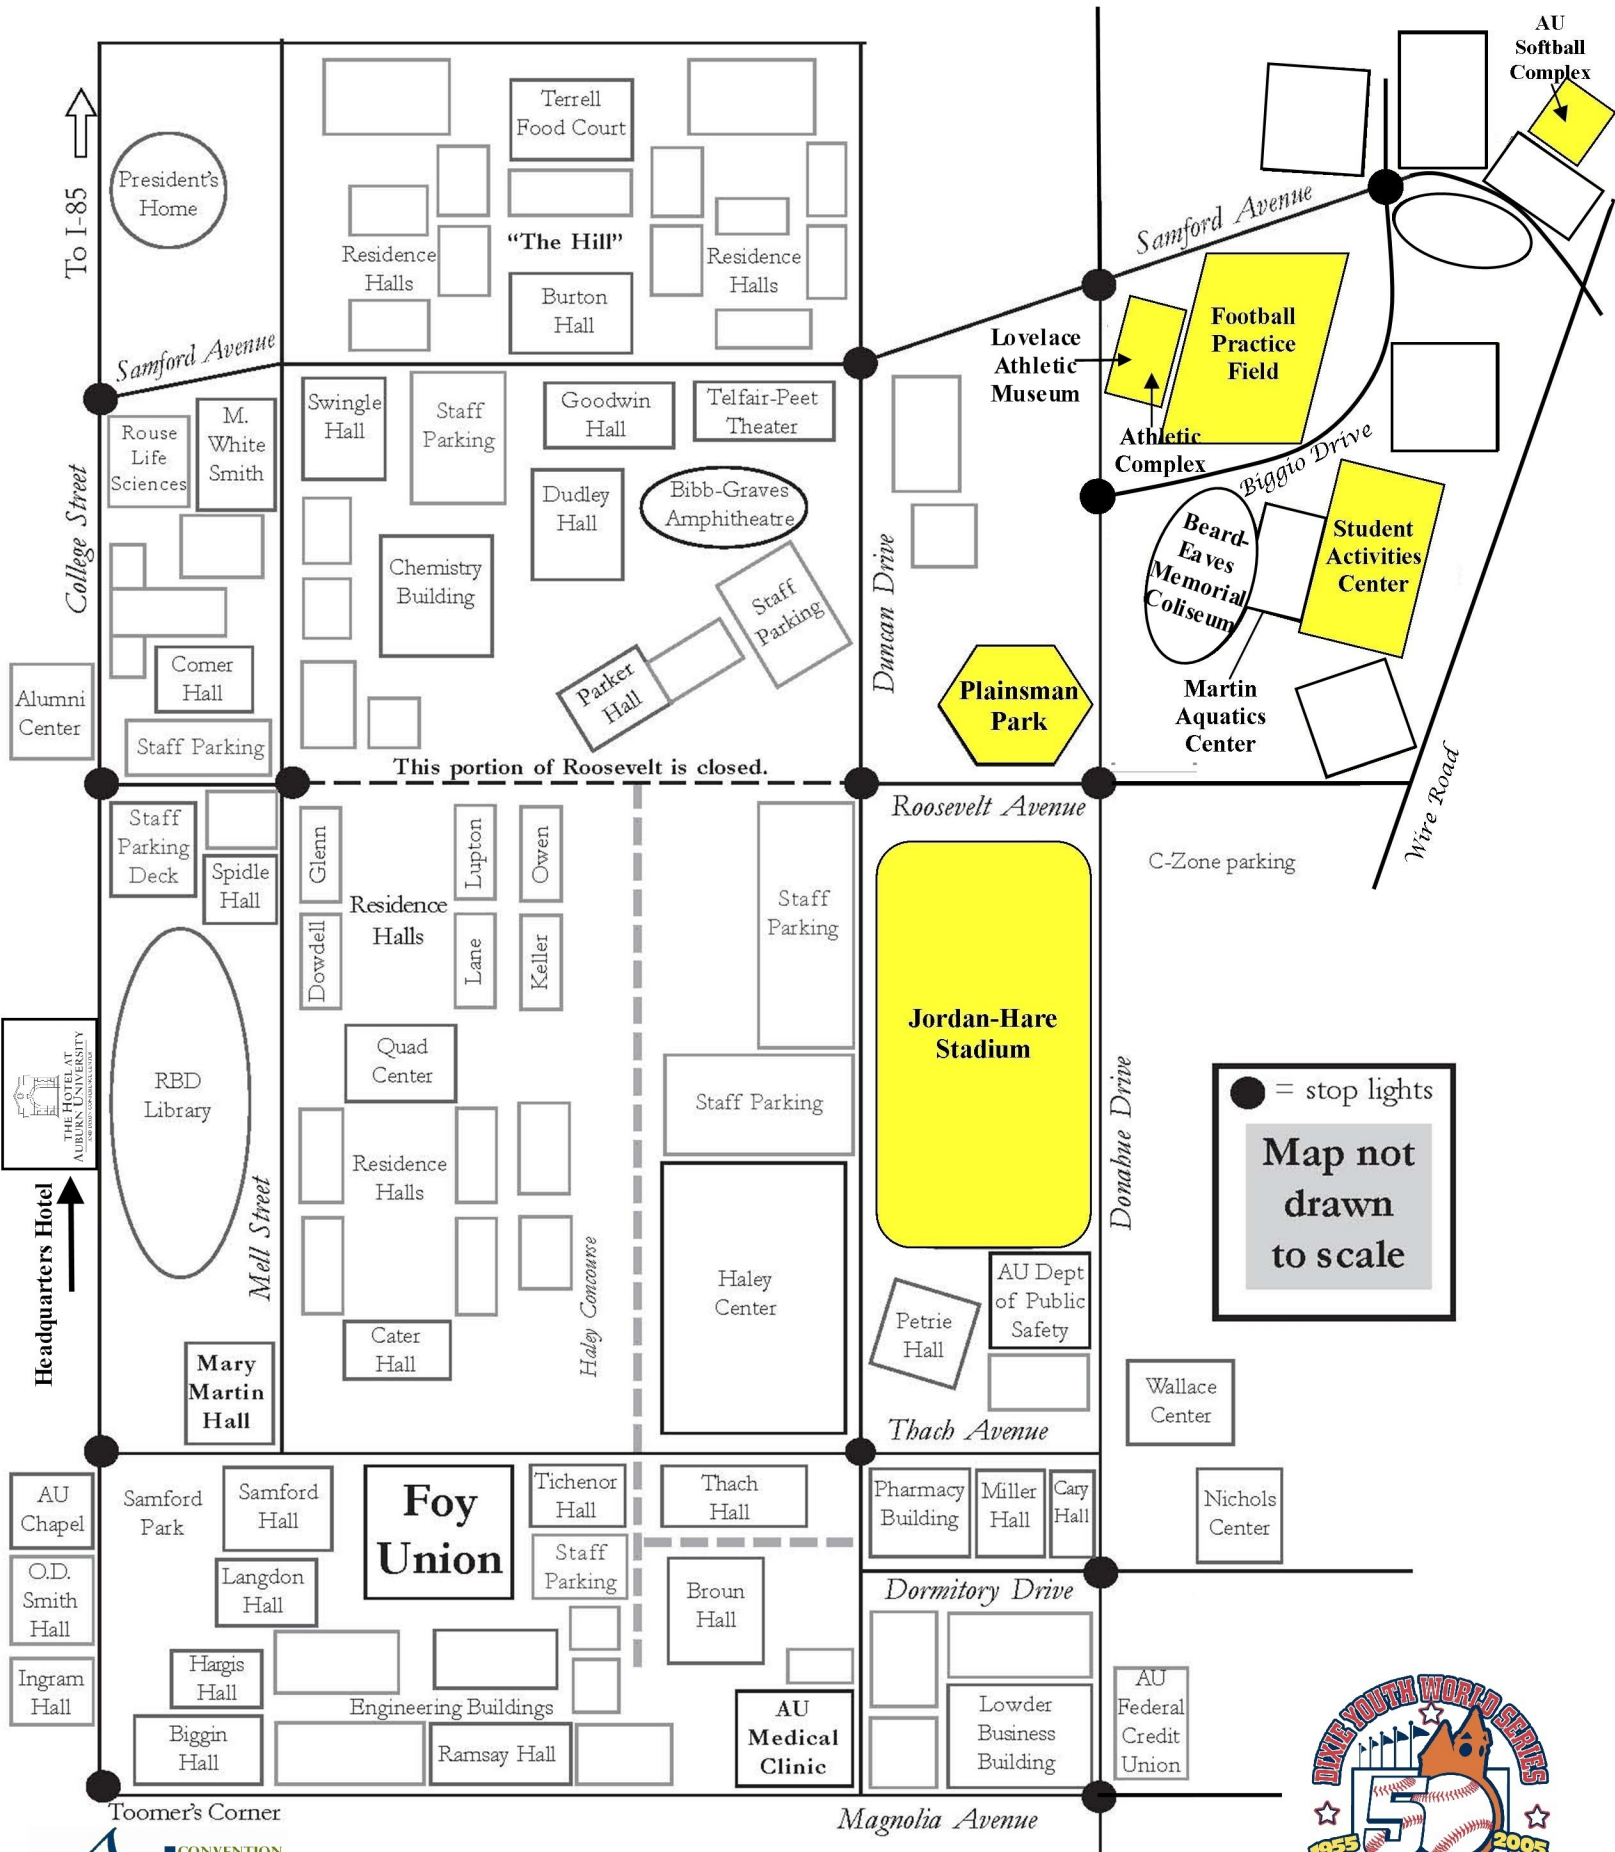

# Campus Map DYWS 2005

● = stop lights  
**Map not drawn to scale**

PRESENTED BY: EAST ALABAMA MEDICAL CENTER